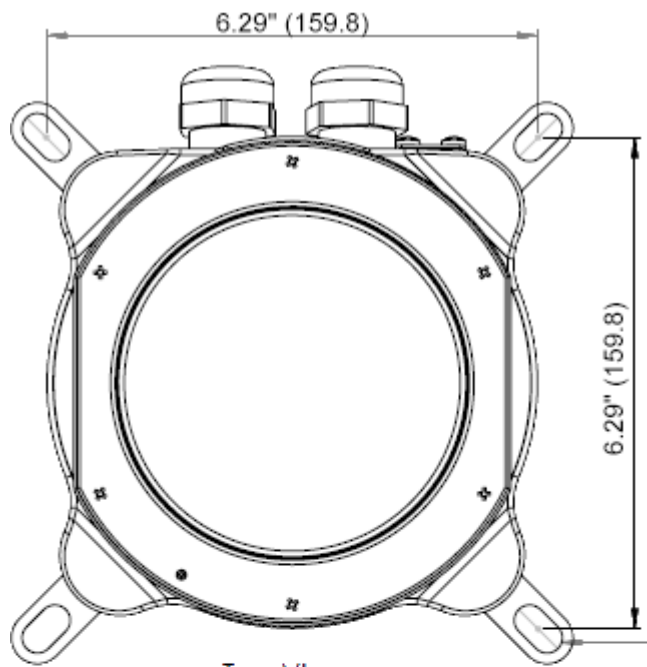

Technical Specifications

- Application: Helideck
- Hazardous Area: Zone 1 and 2
- Classification: Class 1 and 2
- Light Source: LED, steady burning
- Light Color: Green, 530nm
- Light Intensity: 50 cd
- Vertical Beam Profile: as per CAP437/ICAO
- Color Chromaticity: as per CAP437/ICAO
- Enclosure: Aluminum, powder coated
- Mounting: Rigid, 4x M8
- Input Voltage: 1) 100-240 VAC, 50-60 Hz
2) 24 VDC
- External Earthing: up to 4mm²
- Ambient Temp: -13°F to +140°F (-25° to +60° C)
- In Compliance With: CAP437/ ICAO
- Cable Glands Included: 2 x M25x1.5
- Cable Stops Included: 1 x M25x1.5
- Cable Outer Dimension: 11.1 - 20.0mm
- Consumption: 24 Watt
- Life Expectancy: 100,000+ hours
- IP Index: IP 67
- Weight: 4.85 lb. (2.20 kg)
- Dimensions: 7.2" x 7.2" x 6.1" (183x183x155mm) (LxWxH)
- Packaging Dimension: 7.87" x 7.87" x 7.87" (200x200x200mm) (LxWxH)

Ordering Codes

Part Number	Input Power
Q10RI01: Q-Explosion Proof Perimeter Light	11: 100-240 VAC 12: 24 VDC

+1.800.806.3548 USA
 +1.916.394.2800 Worldwide

www.flightlight.com
sales@flightlight.com

Flight Light Inc., 2708 47th Ave.
 Sacramento, CA, 95822, USA

Dimensions

4X Ø 10 Mounting hole, Mount M8